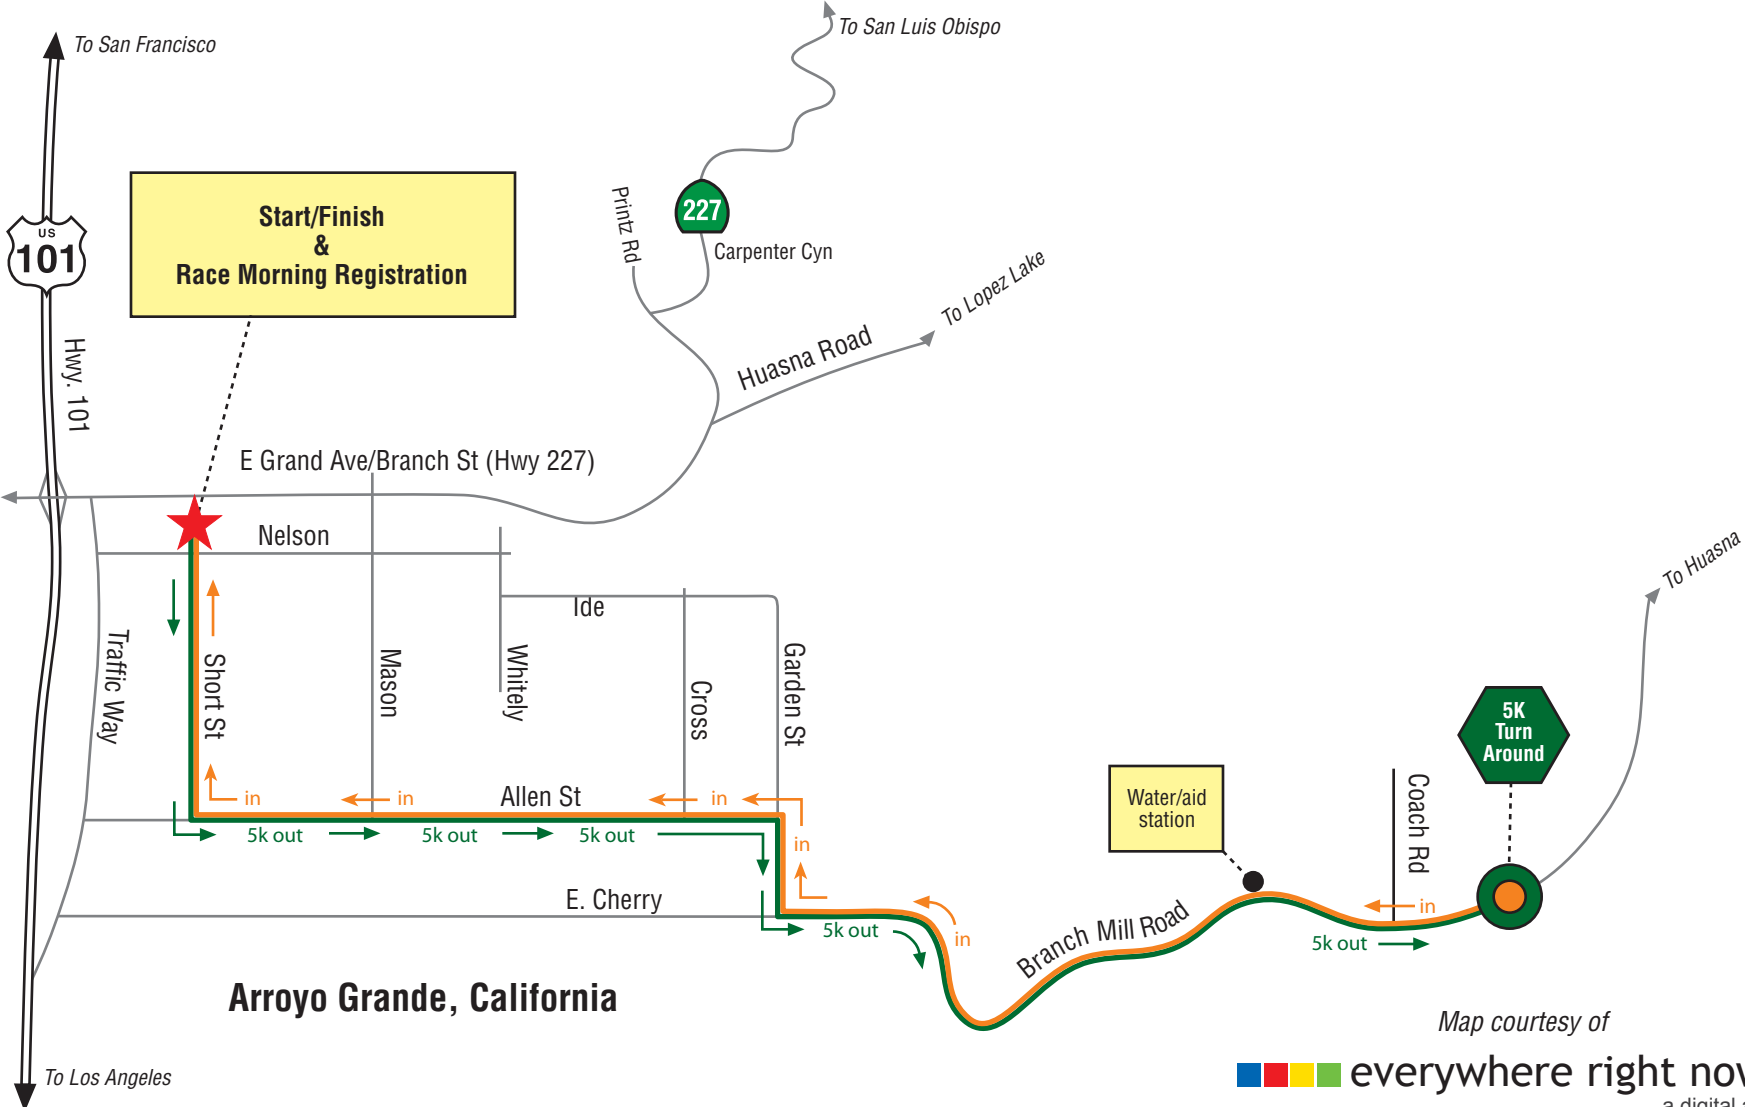

Strawberry Stampede 5K Run

Presented by the Kiwanis of Greater Pismo Beach
5K Course Map (5K = 3.1 Miles) * Not to scale

Arroyo Grande, California

Map courtesy of

www.EverywhereRightNow.com

© 2011 Everywhere Right Now. All rights reserved.