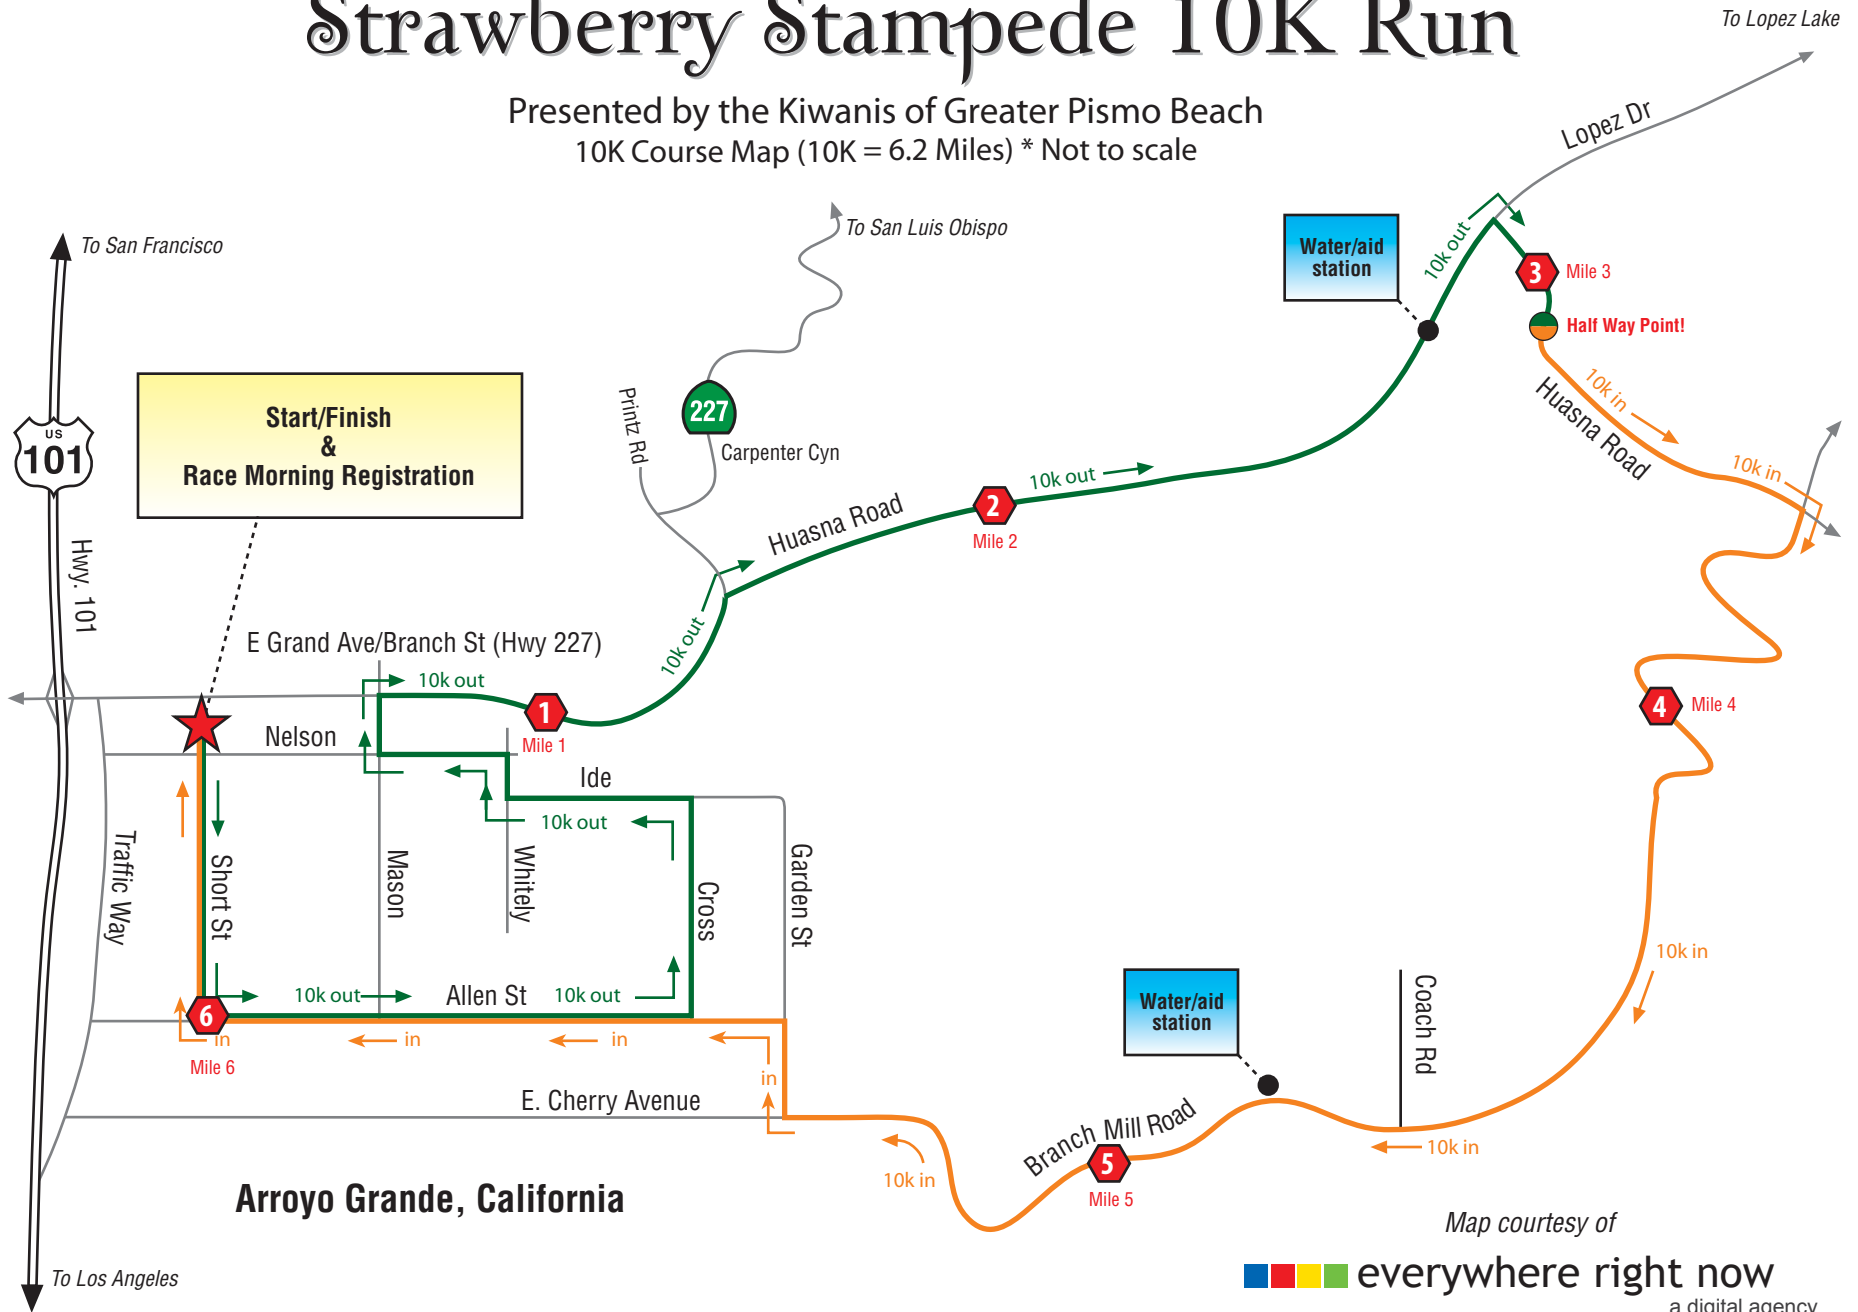

Strawberry Stampede 10K Run

Presented by the Kiwanis of Greater Pismo Beach
10K Course Map (10K = 6.2 Miles) * Not to scale

Arroyo Grande, California

Map courtesy of

www.EverywhereRightNow.com

© 2011 Everywhere Right Now. All rights reserved.